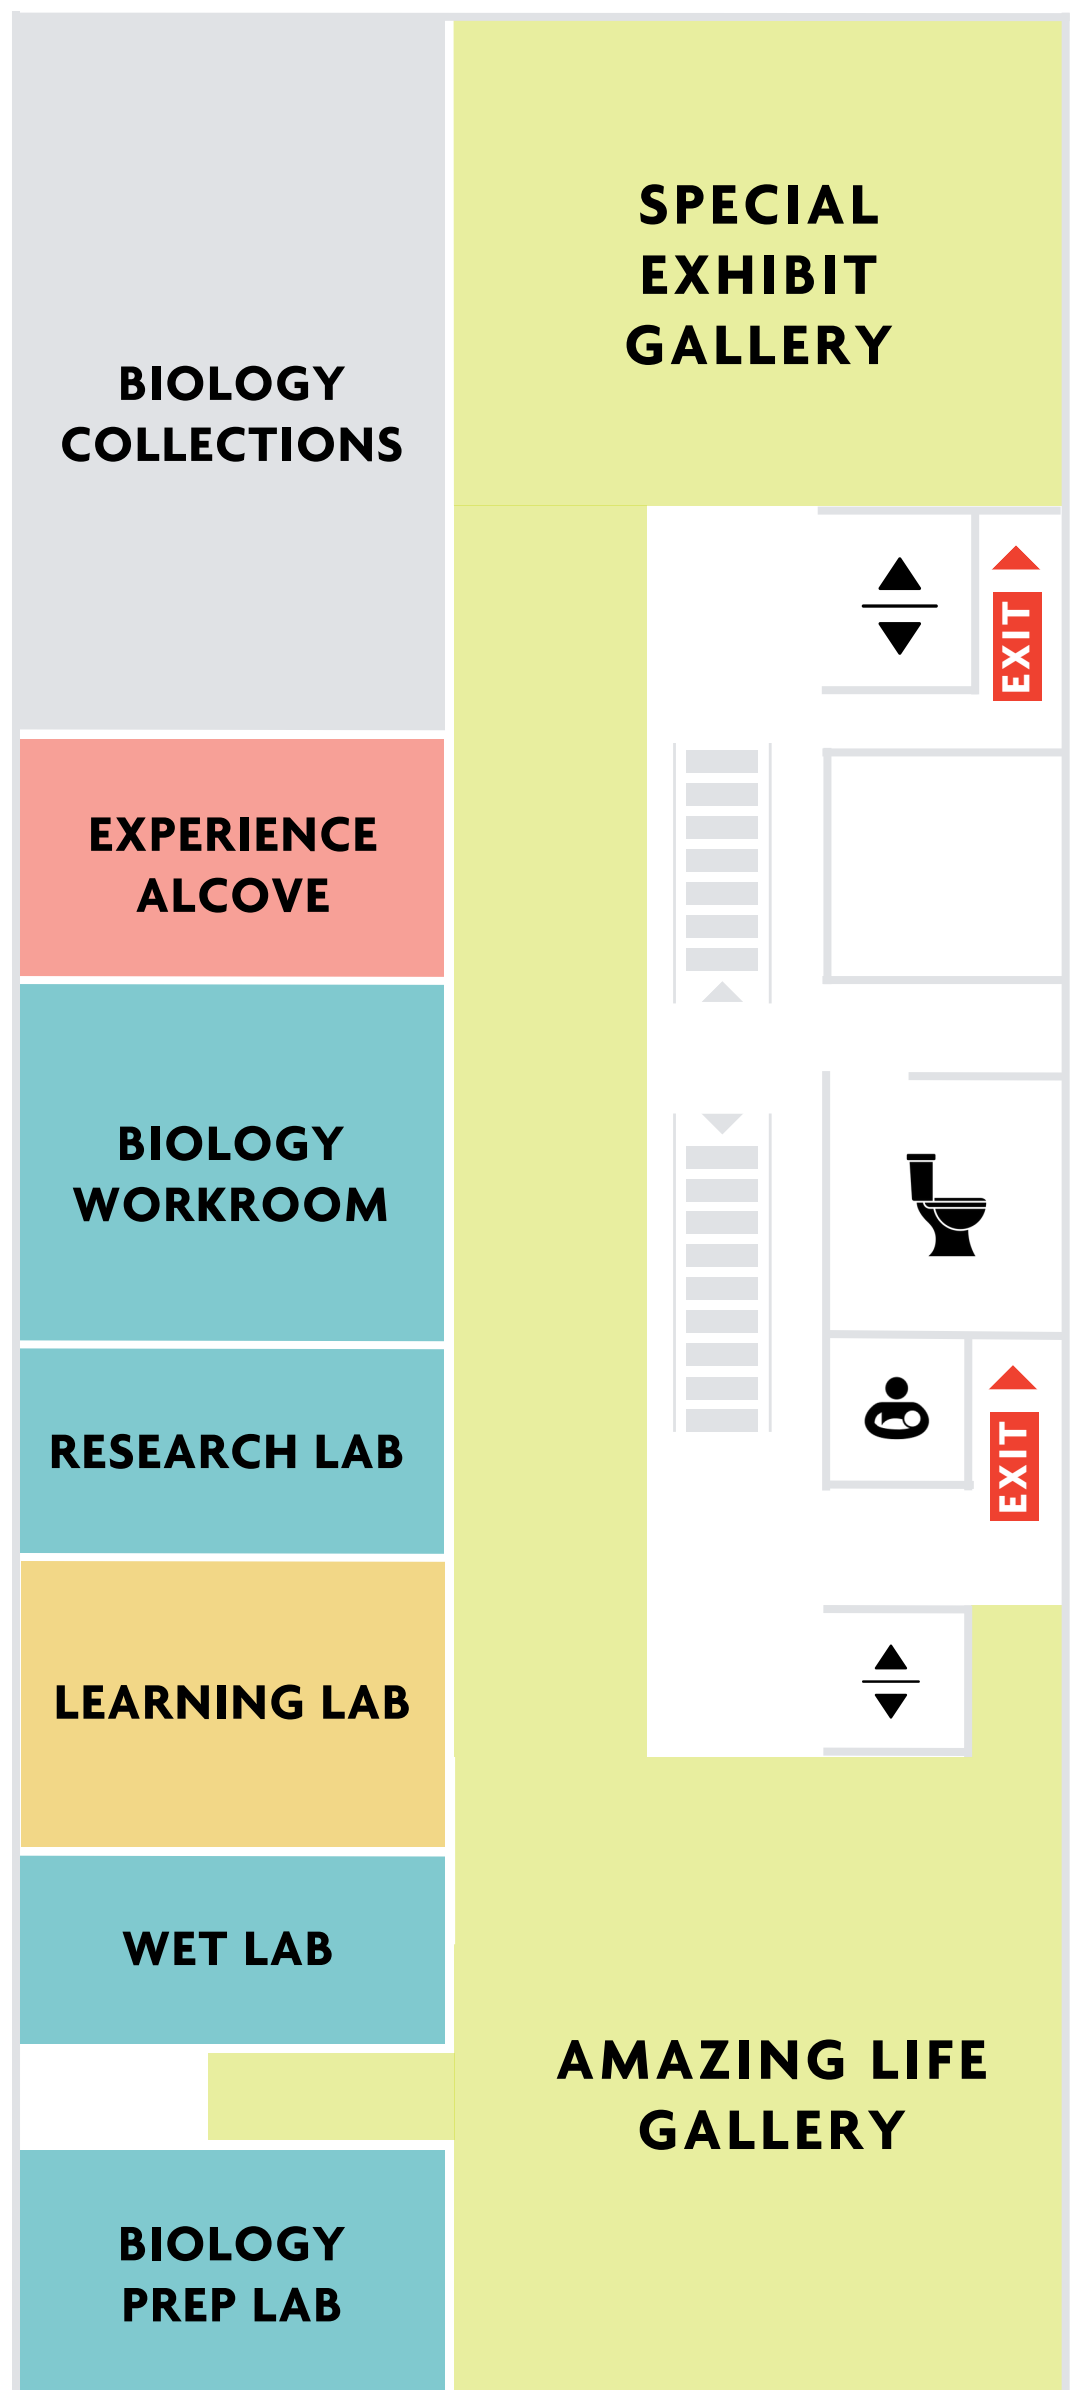

LOWER LOBBY

Grand Atrium & Classrooms

-  ACTIVE WORKSPACES
-  EXHIBIT SPACES
-  EXPERIENCE ALCOVES
-  VISIBLE COLLECTIONS
-  CLASSROOMS

-  Accessible Restrooms & Changing Tables
-  Stroller Parking
-  Stairs
-  Elevator
-  Accessible Entrance
-  Emergency Exit

FLOOR 1

Arts & Cultures

- ACTIVE WORKSPACES
- EXHIBIT SPACES
- EXPERIENCE ALCOVES
- VISIBLE COLLECTIONS
- CLASSROOMS

- Accessible Restrooms + Changing Tables
- Coatroom/ Lockers
- Stroller Parking
- Stairs
- Elevator
- Accessible Entrance
- EXIT Emergency Exit

FLOOR 2

Biology & Special Exhibits

- ACTIVE WORKSPACES
- EXHIBIT SPACES
- EXPERIENCE ALCOVES
- VISIBLE COLLECTIONS
- CLASSROOMS

- Accessible Restrooms + Changing Tables
- Coatroom/ Lockers
- Stroller Parking
- Stairs
- Elevator
- Accessible Entrance
- Emergency Exit

FLOOR 3

Archaeology & Paleontology

- ACTIVE WORKSPACES
- EXHIBIT SPACES
- EXPERIENCE ALCOVES
- VISIBLE COLLECTIONS
- CLASSROOMS

- Accessible Restrooms + Changing Tables
- Coatroom/ Lockers
- Stroller Parking
- Stairs
- Elevator
- Accessible Entrance
- Emergency Exit