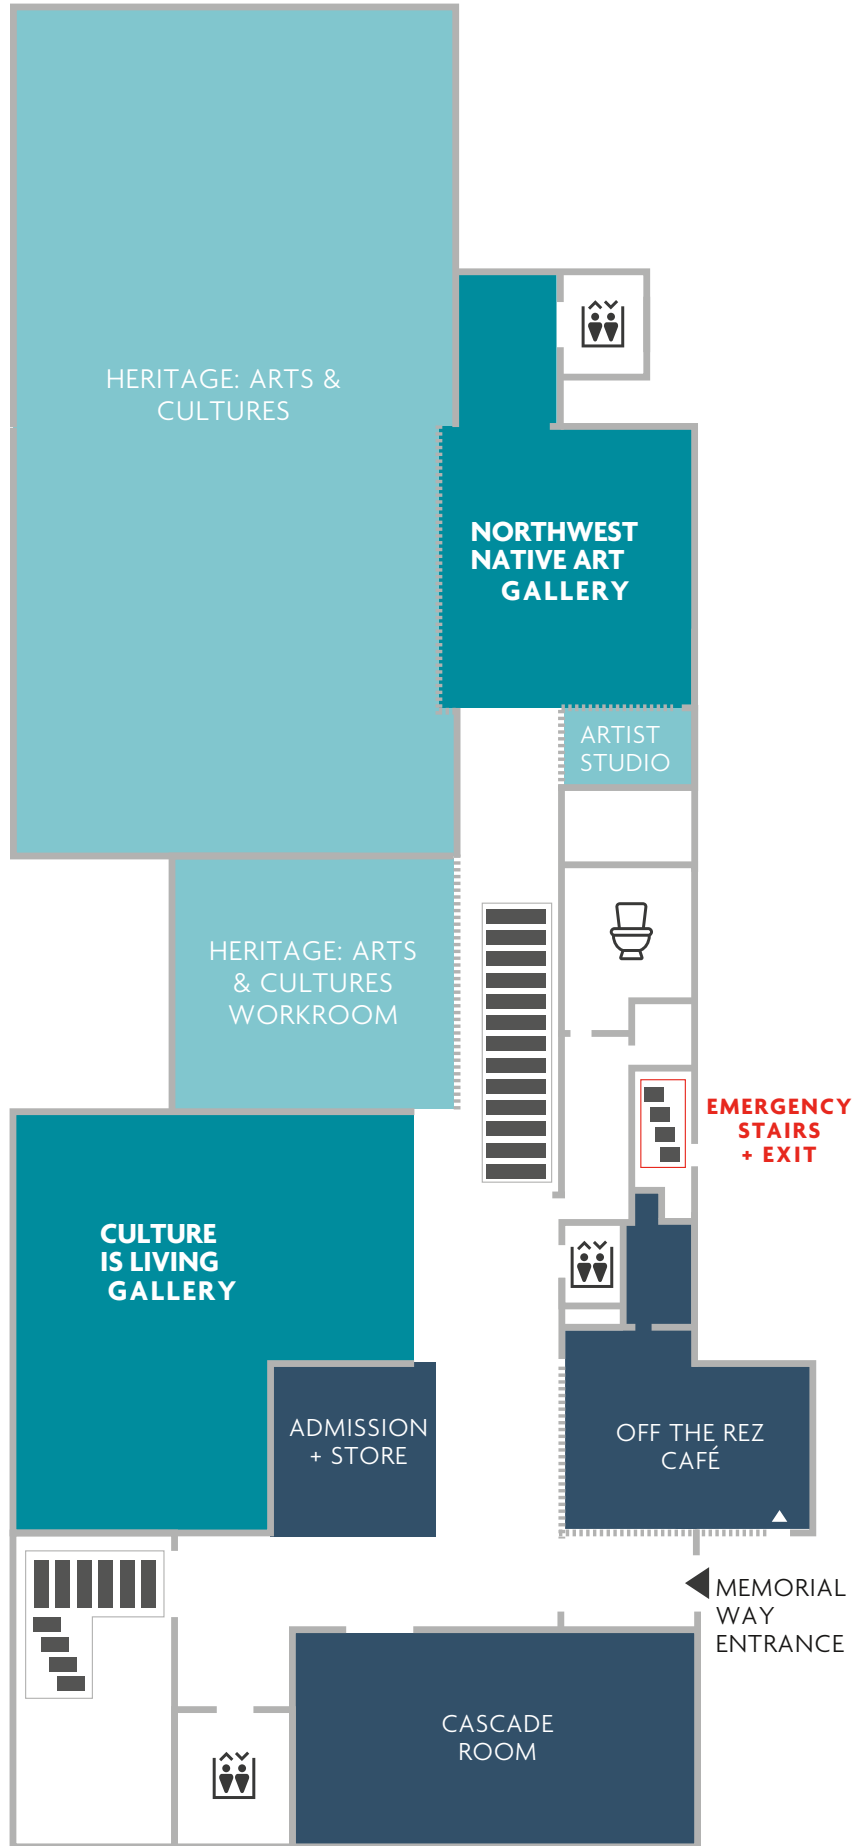

LOWER FLOOR

Lower Lobby/Grand Atrium

East Classroom

West Classroom

-  **Accessible Restrooms + Changing Tables**
-  **Stroller Parking**
-  **Elevator**

FIRST FLOOR

Heritage: Arts & Cultures

Culture is Living Gallery

Northwest Native Art Gallery

Main Lobby

Accessible Restrooms
+ Changing Tables

See-Through Locations

Elevator

SECOND FLOOR

Biology

Amazing Life Gallery

Special Exhibit Gallery

 Accessible Restrooms + Changing Tables

 Lactation Room

 See-Through Locations

 Elevator

THIRD FLOOR

Heritage: Archaeology

Our Material World Gallery

Heritage: Arts & Cultures

Paleontology

Fossils Uncovered Gallery

Accessible Restrooms + Changing Tables

See-Through Locations

Elevator