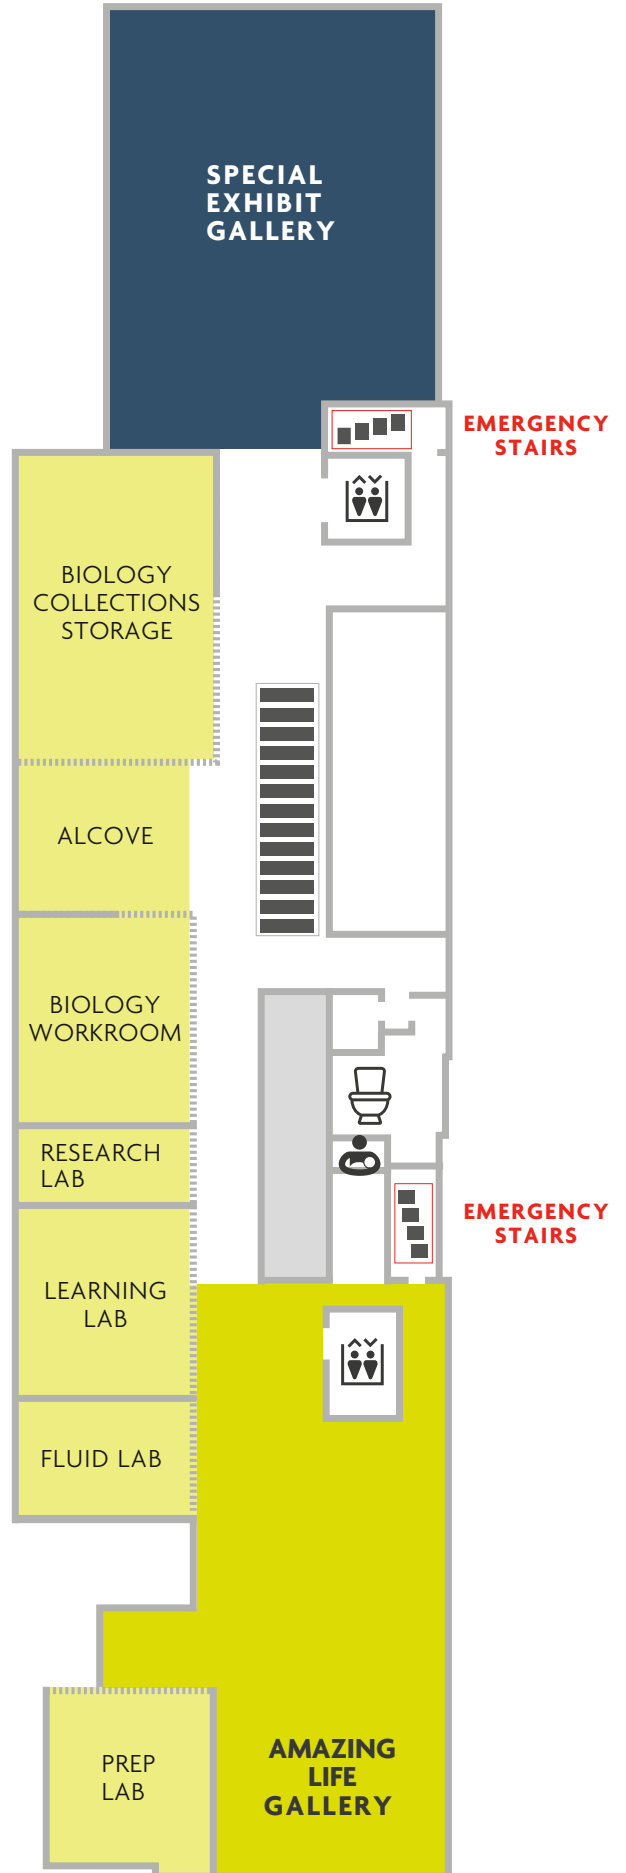

LOWER FLOOR

Lower Lobby/Grand Atrium

East Classroom

West Classroom

-  **Accessible Restrooms + Changing Tables**
-  **Stroller Parking**
-  **Elevator**

FIRST FLOOR

Heritage: Arts & Cultures

Culture is Living Gallery

Northwest Native Art Gallery

Main Lobby

Accessible Restrooms
+ Changing Tables

See-Through Locations

Elevator

SECOND FLOOR

Biology

Amazing Life Gallery

Special Exhibit Gallery

 Accessible Restrooms + Changing Tables

 Lactation Room

 See-Through Locations

 Elevator

THIRD FLOOR

Heritage: Archaeology

Our Material World Gallery

Heritage: Arts & Cultures

Paleontology

Fossils Uncovered Gallery

Accessible Restrooms + Changing Tables

See-Through Locations

Elevator