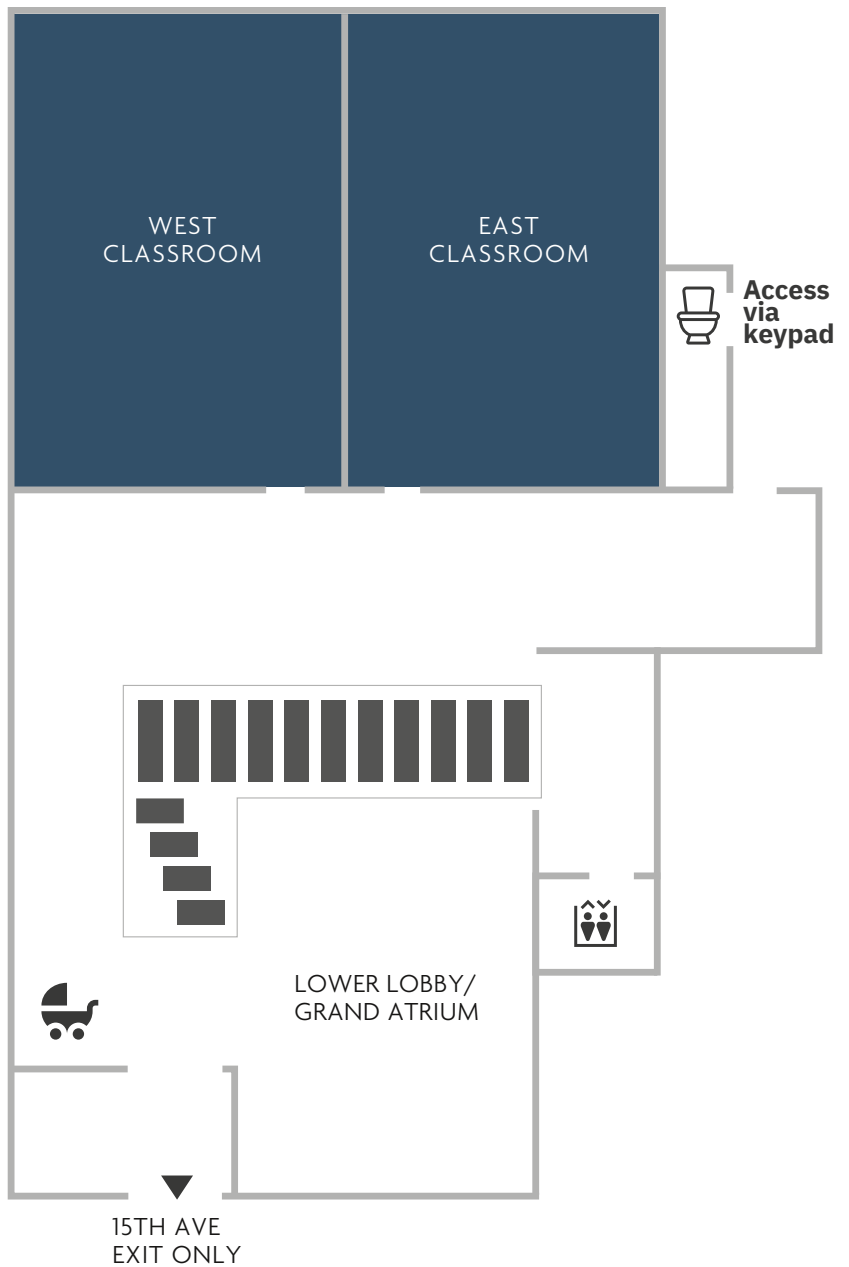

LOWER FLOOR

Lower Lobby/Grand Atrium

East Classroom

West Classroom

-  **Accessible Restrooms + Changing Tables**
-  **Stroller Parking**
-  **Elevator**

FIRST FLOOR

Heritage: Arts & Cultures

Culture is Living Gallery

Northwest Native Art Gallery

Main Lobby

Accessible Restrooms
+ Changing Tables

See-Through Locations

Elevator

SECOND FLOOR

Biology

Amazing Life Gallery

Special Exhibit Gallery

 Accessible Restrooms + Changing Tables

 Lactation Room

 See-Through Locations

 Elevator

THIRD FLOOR

Heritage: Archaeology

Our Material World Gallery

Heritage: Arts & Cultures

Paleontology

Fossils Uncovered Gallery

Accessible Restrooms + Changing Tables

See-Through Locations

Elevator