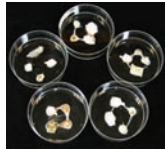

# Fish

---

Perch skeleton

Model fish

Fish Fact Cards  
(36)

Book:  
River Life

Book:  
Come Back Salmon

Book:  
Swimmer

Poster:  
**Perch Identification**

Book:  
Eyewitness Books: Fish

Video:  
*Salmon... On the Brink*

Mac's Field Guide:  
**Freshwater Fish**

Mac's Field Guide:  
**Northwest Coastal Fish**

Fish life cycle display

Pacific lamprey

Fish scale study sets (5)

Remora

Big skate

California moray

Bichir

Shark cartilage

Sturgeon poacher

Tidepool sculpin

Freshwater puffer

Otoliths (ear bones)

Pacific spiny lumpsucker

Green rubber fish

Rex sole

Fish spine  
Fish tails (2)

Fish jaw