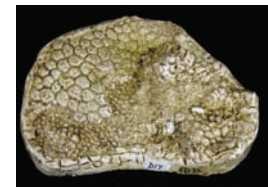

# Age of Dinosaurs

---

Skull (cast), Seymouria

Skull (cast), Thrinaxodon liorhinus

Vertebra, Dimetrodon limbatus

Fin spine, Edaphosaurus boanerges

Dinosaur bone fragment, unknown species

Toe bone, Plesiosaur

Claw (cast), Albertosaurus

Skin impression (cast), Hadrosaur

Tooth row (cast), Hadrosaur

Tooth (cast), Tyrannosaurus rex

Tooth, *Edmontosaurus annectens*

Leaves, *Metasequoia* (Dawn Redwood)

Tooth (cast), *Camarasaurus*

Leaf, *Ficus inaequalis* (Fig)

Gastrolith

Leaves, *Glossopteris browniana* (Seed fern)

Coprolite

Petrified wood, *Woodworthia*

Egg fragments, *Hypselosaurus*

Leaves, Cycads

Leaf, *Populus kansasense*