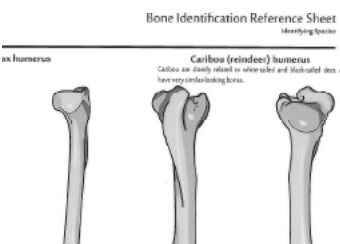

Reference Sheets to Support Curriculum (10)